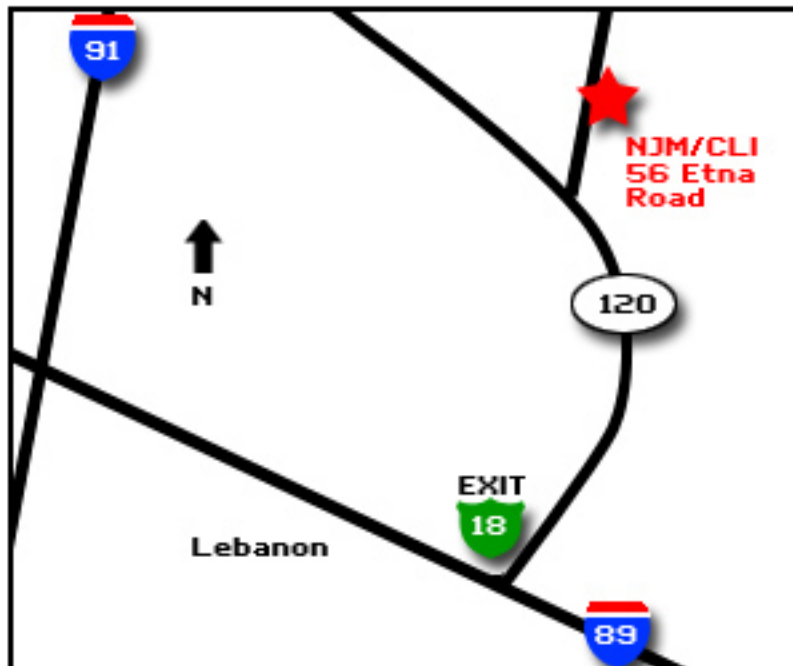

Local directions to the Lebanon Plant

Directions:

Directions to NJM/CLI in Lebanon, NH

From Burlington, VT

Take Route 89 South to Exit 18 (Route 120/Dartmouth Exit). Turn left at ramp. Follow to 3rd light. At light turn right on to Etna Road. NJM/CLI is the first business on right.

Directions to NJM/CLI in Lebanon, NH

From Manchester Airport

Take 293 North to 93 North to 89 North. Take Route 89 North to Exit 18 (Route 120/Dartmouth Exit). Turn right at ramp. Follow to 2nd light. At light turn right on to Etna Road. NJM/CLI is the first business on right.

Directions to NJM/CLI in Lebanon, NH

From I-91

Take 91 North to Route 89 South to Exit 18 (Route 120/Dartmouth Exit). Turn left at ramp. Follow to 3rd light. At light turn right on to Etna Road. NJM/CLI is the first business on right.