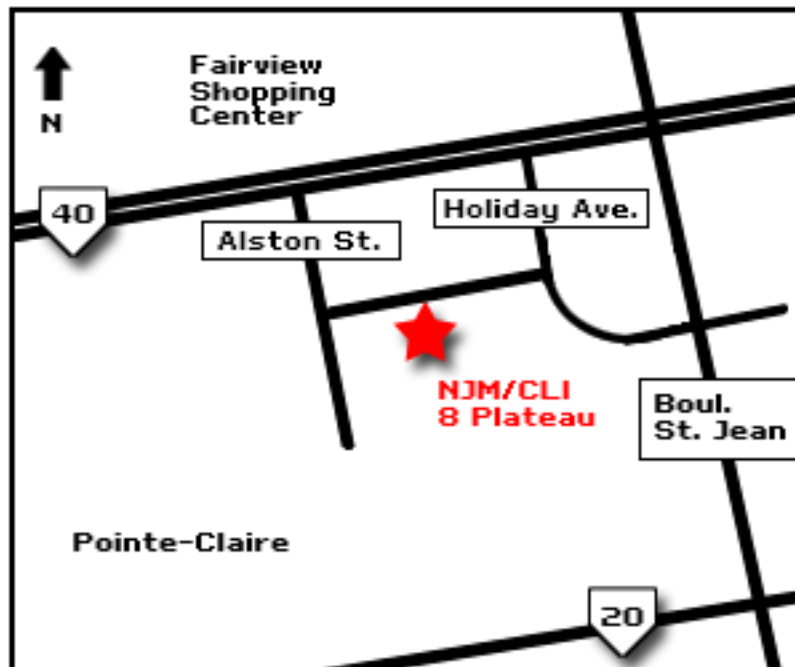

Local directions to the Pointe-Claire Plant

Directions:

Directions to NJM/CLI in Pointe-Claire, QC

From Downtown Montreal, QC

Take Highway 40 West to Boul. St-Jean (Exit XX)

Head south on St-Jean, turn right on Holiday Street.

Turn left on Plateau.

Directions to NJM/CLI in Pointe-Claire, QC

From Pierre Elliott Trudeau Airport

Take Highway 20 West to Boul. St-Jean (Exit XX).

Head North on St-Jean. Turn Left on Holiday Street

Turn Left on Plateau.

Directions to NJM/CLI in Pointe-Claire, QC

From Ontario

Take Trans-Canada Highway (40) East towards

Montreal. Exit Boul. St-Jean (Exit XX).

Head South on St-Jean, turn right on Holiday Street

Turn left on Plateau.